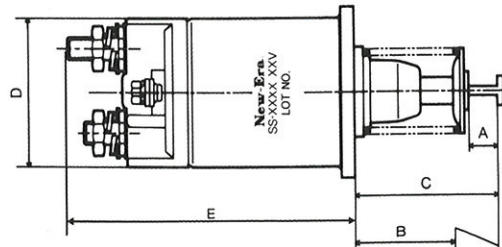

## DIFFERENT POINTS

New-Era No. Rated Voltage	Hook length (A) (mm)	Plunger- Magnet pull (B) (mm)	Plunger- Not operated (C) (mm)	Outside diameter (D) (mm)	Body length (E) (mm)	Power of Out-put on motor	Terminal	Installing hole	NEWS NO.
SS-1687 12V	6.8	11.0	24.0	48.2	85.0	12V 1.6KW			357
SS-1688 12V	6.8	11.0	24.0	48.2	85.0	12V 1.7KW			370
SS-1534 24V	10.0	20.8	33.0	55.2	119.8	24V 3.2KW			363
SS-1535 12V	9.1	7.7	16.0	51.0	92.0	12V 2.2KW			374
SS-1547 24V	13.2	21.9	40.1	55.2	135.3	24V 5.0KW			360
SS-1548 24V	13.2	21.9	40.1	55.2	135.3	24V 3.7KW			361
SS-1549 24V	13.2	21.9	40.1	55.2	138.7	24V 5.5KW			361
SS-2729 24V	13.0	44.9	60.5	54.4	132.0	24V 4.5KW			368