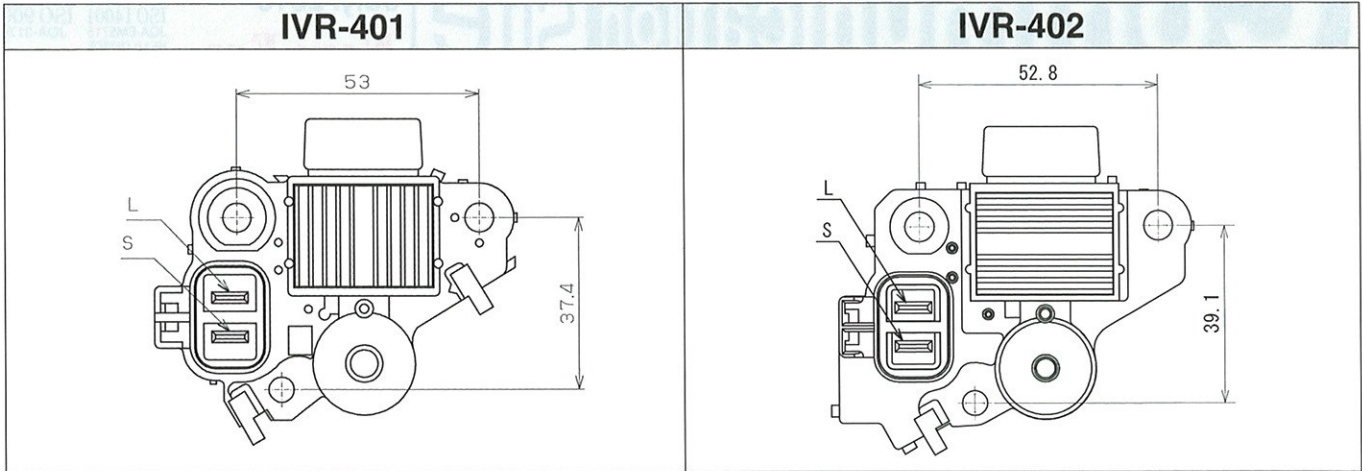

DRAWING

CORRECTION

NEW PRODUCTS NP-185

Illustration	Ref. No.	Application
IVR-401 12V	37370-22600 (TA500-C09001) 37370-22650 ALTERNATOR 12V 37300-22600 (AB180128) 37300-23600	HYUNDAI VERNA EF SONATA OPTIMA REGAL TUSCANI ACCENT ELANTRA TIBURON HYUNDAI COUPE TUCSON KIA LA VITA CLICK CARNES SPECTRA SPORTAGE
IVR-402 12V	37370-22200 ALTERNATOR 12V 37300-22200	HYUNDAI AVANTE TIBURON ELANTRA ACCENT

Communication Site **No.366** (June. 2010)