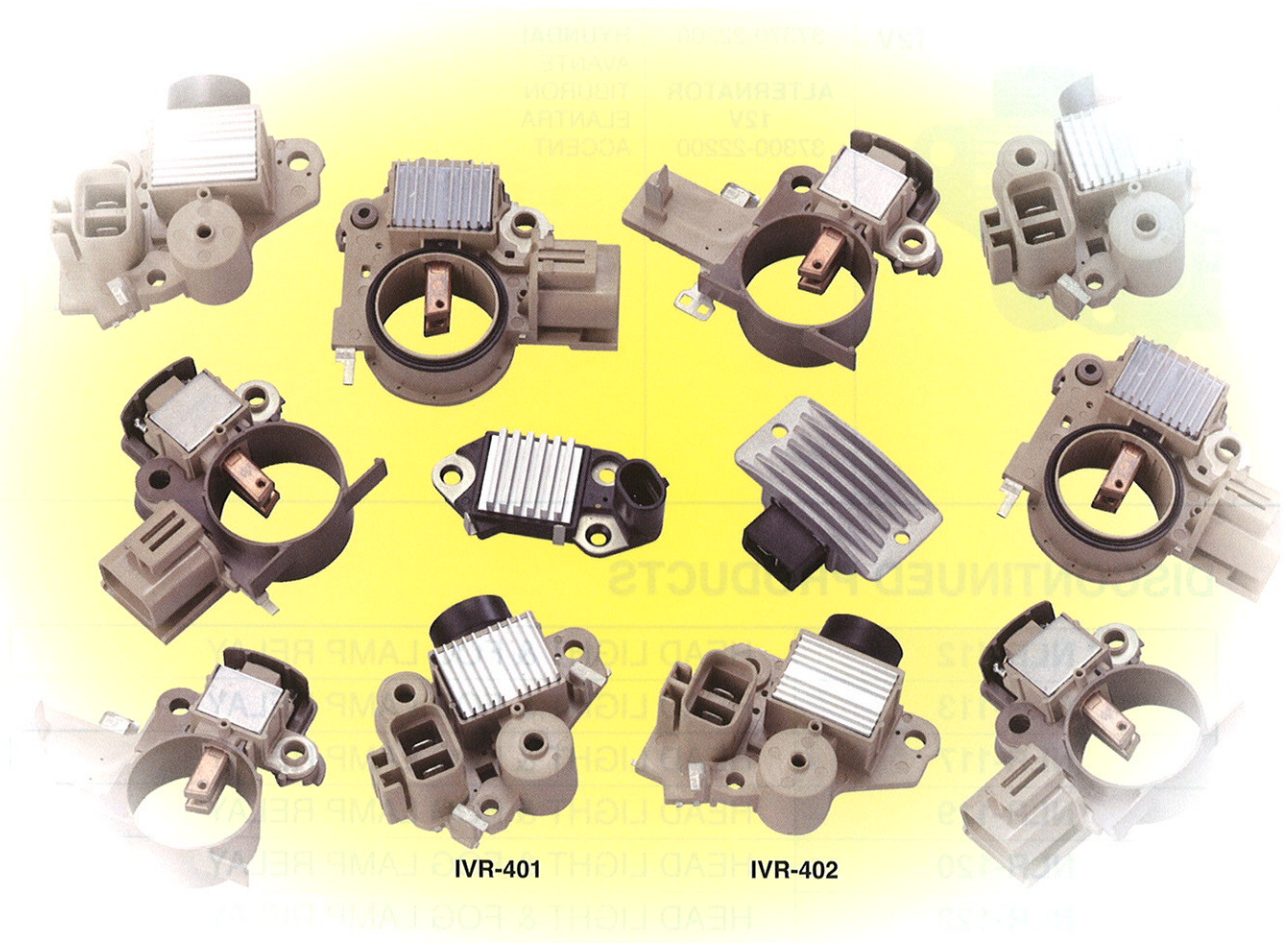

monthly news from New-Era

Communication site

NO. 366

June. 2010

New-Era®

ISO 14001
JQA-EM5715
HEAD OFFICE
AND FACTORY

ISO 9001
JQA-3170

Voltage Regulators for KOREAN Cars!!

More items coming up soon!!

<http://www.newera.co.jp/>

New-Era Co., Ltd.

NEW PRODUCTS NP-185

Illustration	Ref. No.	Application	On Sale
<p>IVR-401 12V</p> 	<p>37370-22600 (TA500-C09001) 37370-22650</p> <p>ALTERNATOR 12V 37300-22600 (AB180128) 37300-23600</p>	<p>HYUNDAI VERNA EF SONATA OPTIMA REGAL TUSCANI ACCENT ELANTRA TIBURON HYUNDAI COUPE TUCSON</p> <p>LA VITA CLICK CARNES SPECTRA SPORTAGE</p>	<p>AUG.'10</p>
<p>IVR-402 12V</p> 	<p>37370-22200</p> <p>ALTERNATOR 12V 37300-22200</p>	<p>HYUNDAI AVANTE TIBURON ELANTRA ACCENT</p>	<p>AUG.'10</p>

DISCONTINUED PRODUCTS

NLR-112	HEAD LIGHT & FOG LAMP RELAY
NLR-113	HEAD LIGHT & FOG LAMP RELAY
NLR-117	HEAD LIGHT & FOG LAMP RELAY
NLR-119	HEAD LIGHT & FOG LAMP RELAY
NLR-120	HEAD LIGHT & FOG LAMP RELAY
NLR-122	HEAD LIGHT & FOG LAMP RELAY
HR-112	HORN RELAY
HR-113	HORN RELAY
HR-212	HORN RELAY
HR-213	HORN RELAY
HR-214	HORN RELAY
HR-215	HORN RELAY
HR-216	HORN RELAY