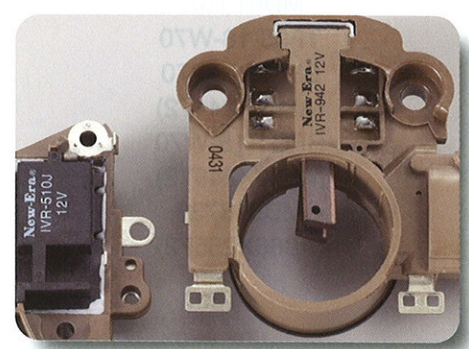

CHANGE!

Some of SS remain "JAPAN"

<http://www.newera.co.jp/>

New-Era Co., Ltd.